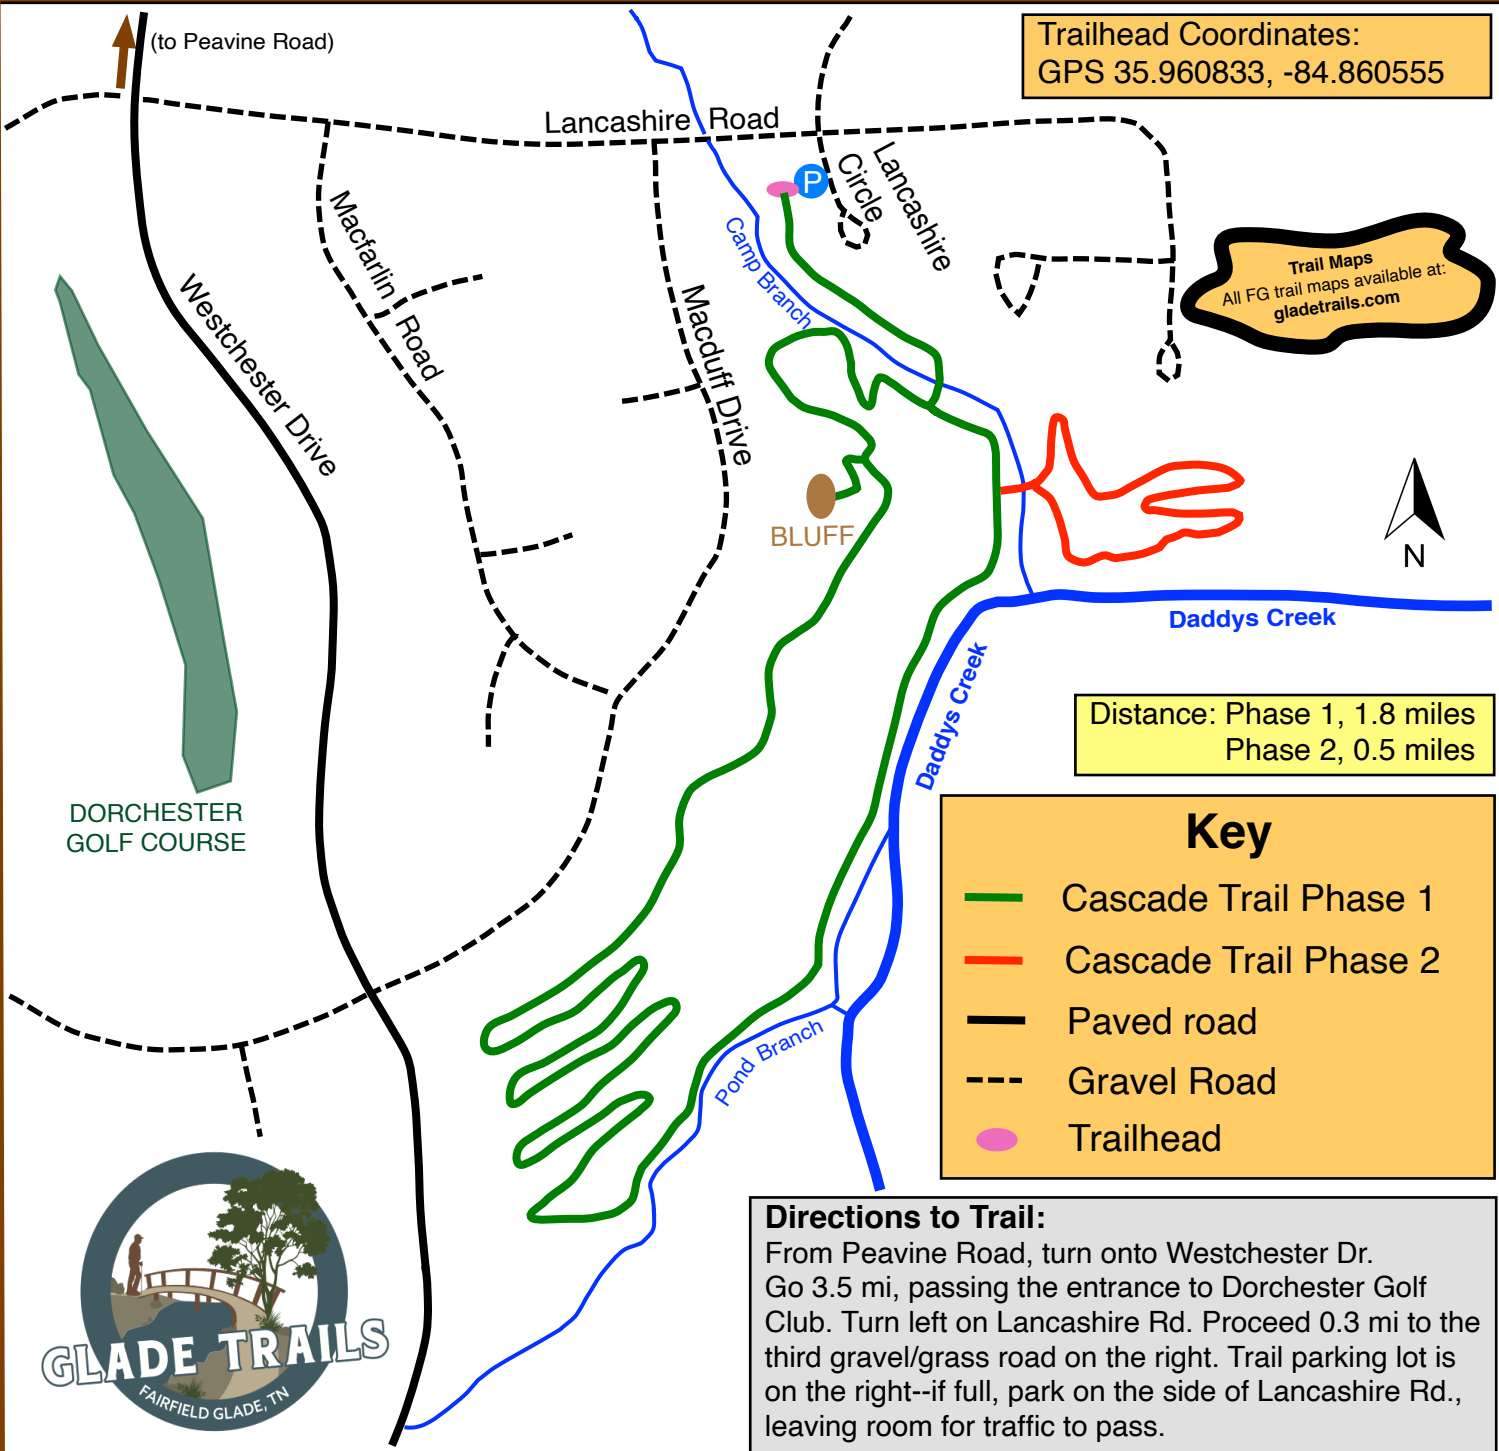

# Fairfield Glade Cascade Trail Walking

Courtesy of the FG Trails Committee

Trailhead Coordinates:  
GPS 35.960833, -84.860555

Trail Maps  
All FG trail maps available at:  
gladetrails.com

Distance: Phase 1, 1.8 miles  
Phase 2, 0.5 miles

### Key

- Cascade Trail Phase 1
- Cascade Trail Phase 2
- Paved road
- Gravel Road
- Trailhead

**Directions to Trail:**  
From Peavine Road, turn onto Westchester Dr. Go 3.5 mi, passing the entrance to Dorchester Golf Club. Turn left on Lancashire Rd. Proceed 0.3 mi to the third gravel/grass road on the right. Trail parking lot is on the right--if full, park on the side of Lancashire Rd., leaving room for traffic to pass.

**UTILIZE TRAILS AT YOUR OWN RISK AND BEWARE OF WILDLIFE.** Only utilize trails if you are in good health and have no ailments preventing physical activity. Foot traffic only. Trails are marked with blazes on trees. Please stay on trails and off private property.