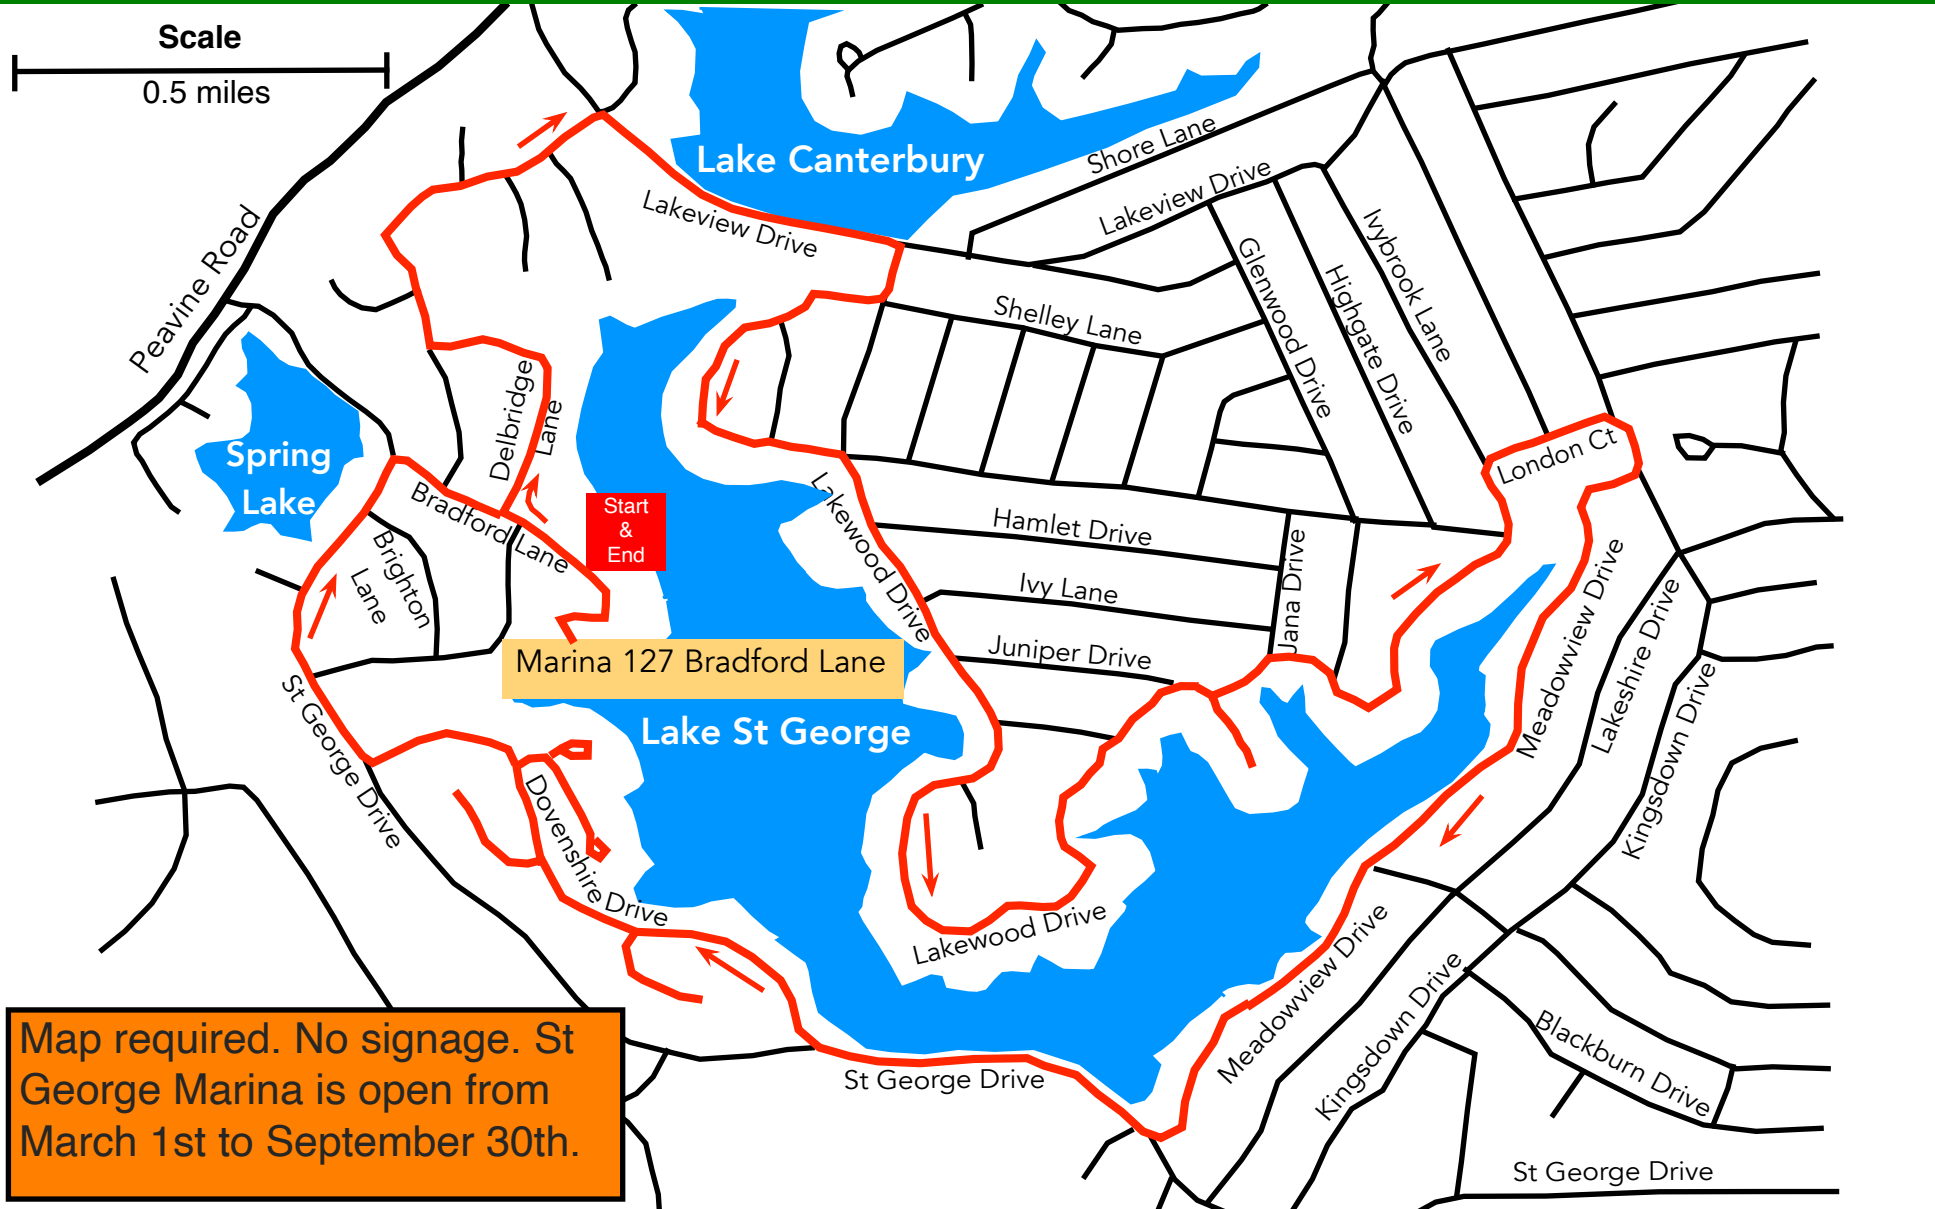

Fairfield Glade Cycling Lake St George Loop Trail

Website: <http://gladetrails.com/cycling/>

6.3 miles moderately easy riding in 38 minutes

Elevation Change 410 feet

Map required. No signage. St George Marina is open from March 1st to September 30th.