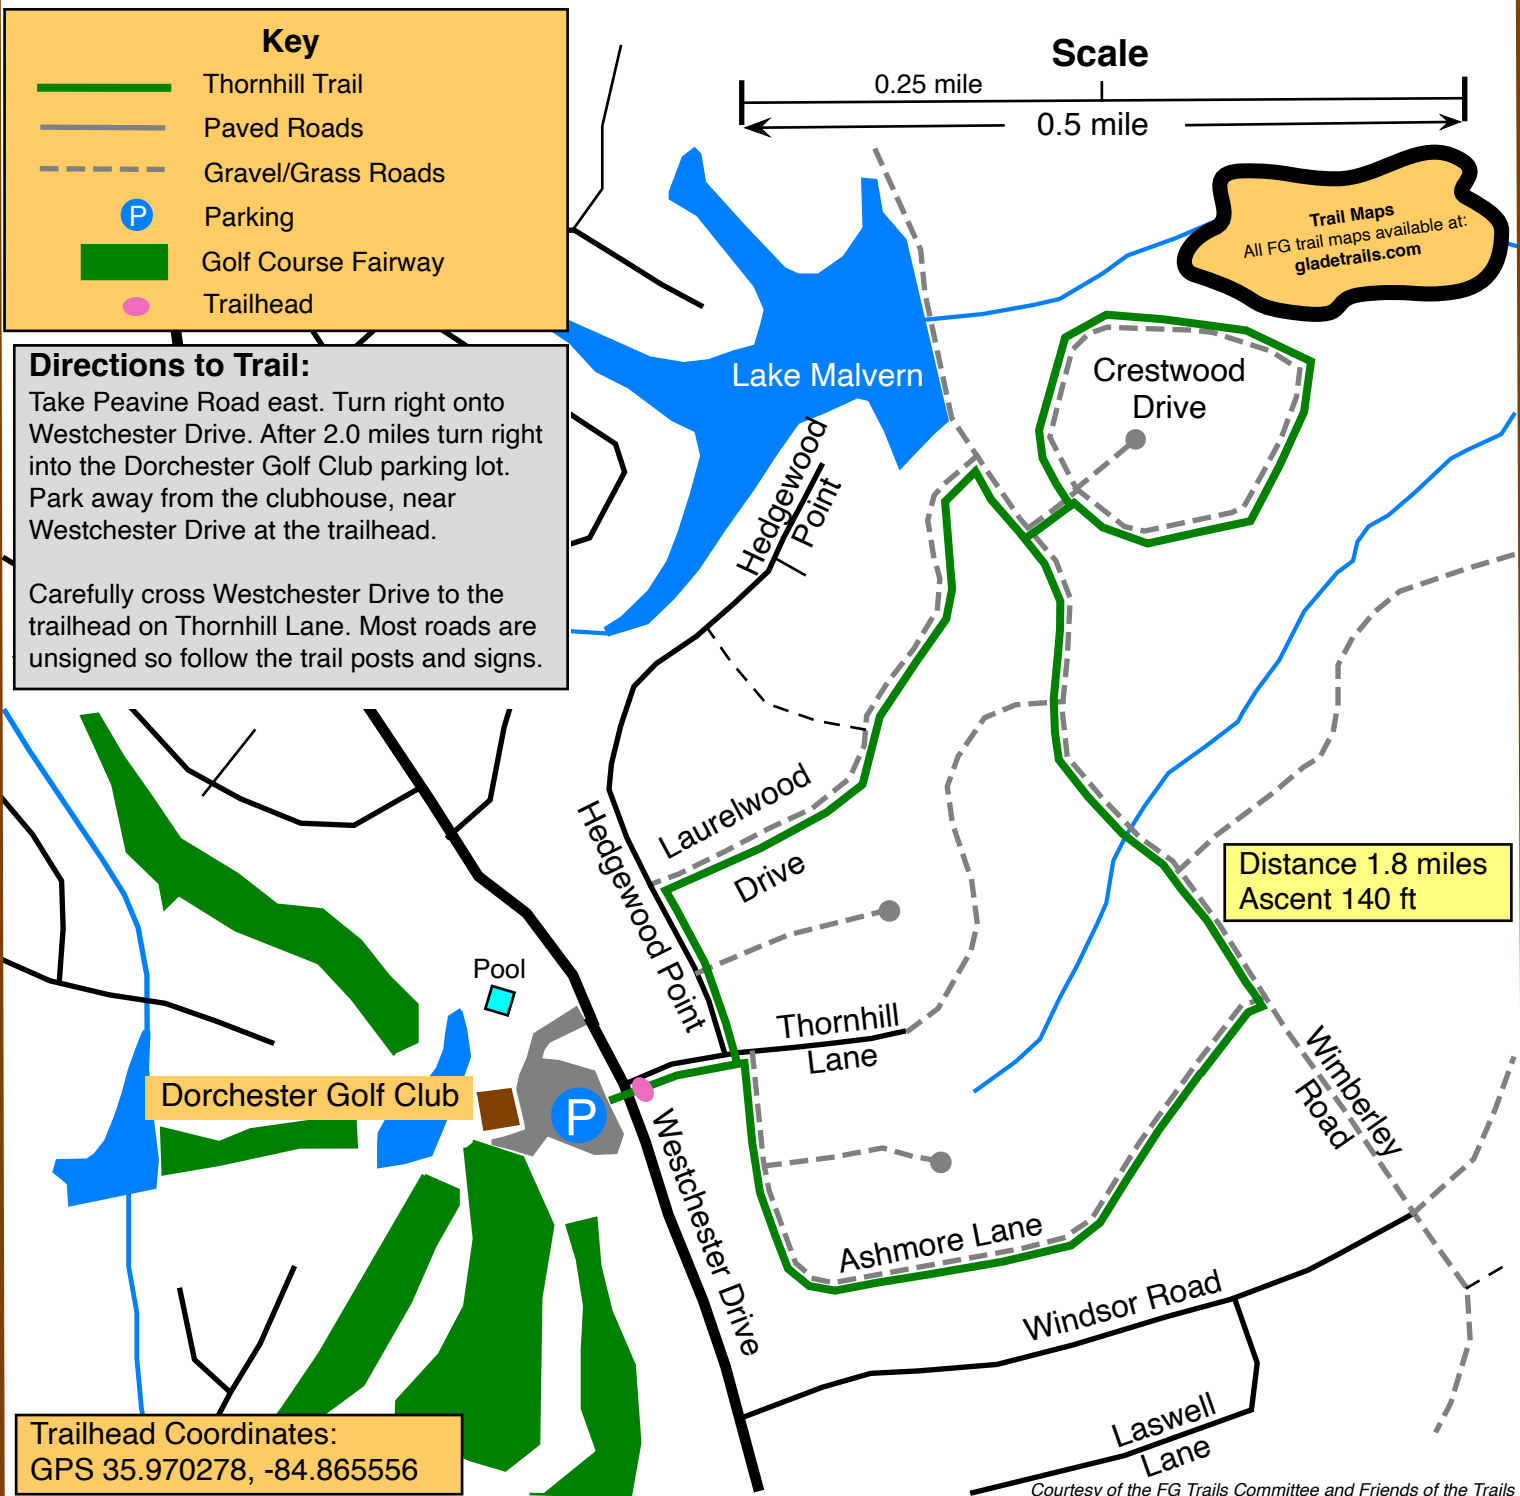

Fairfield Glade Thornhill Trail

Biking & Walking

Key

-  Thornhill Trail
-  Paved Roads
-  Gravel/Grass Roads
-  Parking
-  Golf Course Fairway
-  Trailhead

Scale

Trail Maps
All FG trail maps available at:
gladetrails.com

Directions to Trail:

Take Peavine Road east. Turn right onto Westchester Drive. After 2.0 miles turn right into the Dorchester Golf Club parking lot. Park away from the clubhouse, near Westchester Drive at the trailhead.

Carefully cross Westchester Drive to the trailhead on Thornhill Lane. Most roads are unsigned so follow the trail posts and signs.

Distance 1.8 miles
Ascent 140 ft

Trailhead Coordinates:
GPS 35.970278, -84.865556