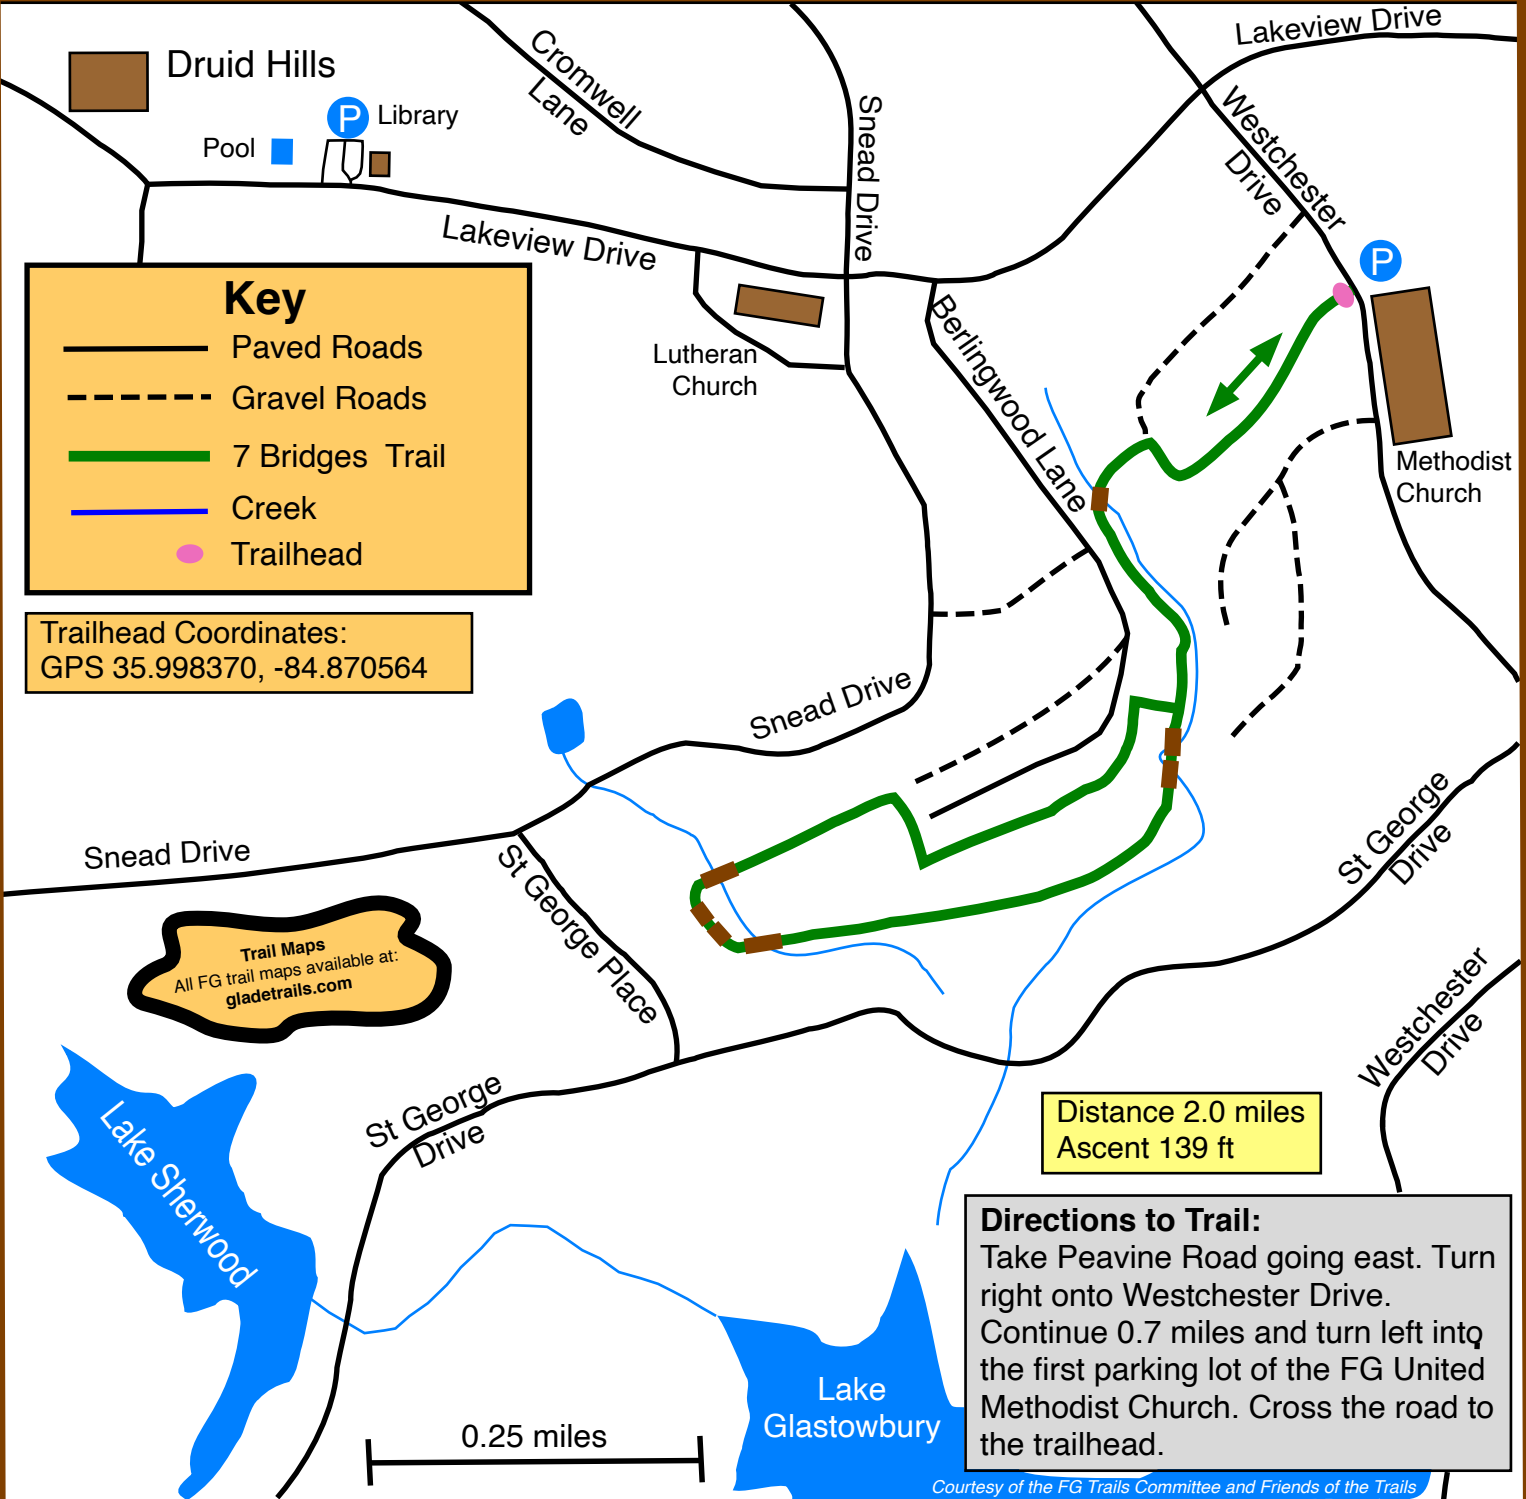

Fairfield Glade Seven Bridges Trail

Walking

Key

- Paved Roads
- Gravel Roads
- 7 Bridges Trail
- Creek
- Trailhead

Trailhead Coordinates:
GPS 35.998370, -84.870564

Trail Maps
All FG trail maps available at:
gladetrails.com

Distance 2.0 miles
Ascent 139 ft

Directions to Trail:
Take Peavine Road going east. Turn right onto Westchester Drive. Continue 0.7 miles and turn left into the first parking lot of the FG United Methodist Church. Cross the road to the trailhead.

UTILIZE TRAILS AT YOUR OWN RISK AND BEWARE OF WILDLIFE. Only utilize trails if you are in good health and have no ailments preventing physical activity. Foot traffic only. Trails are marked with blazes on trees. Please stay on trails and off private property.