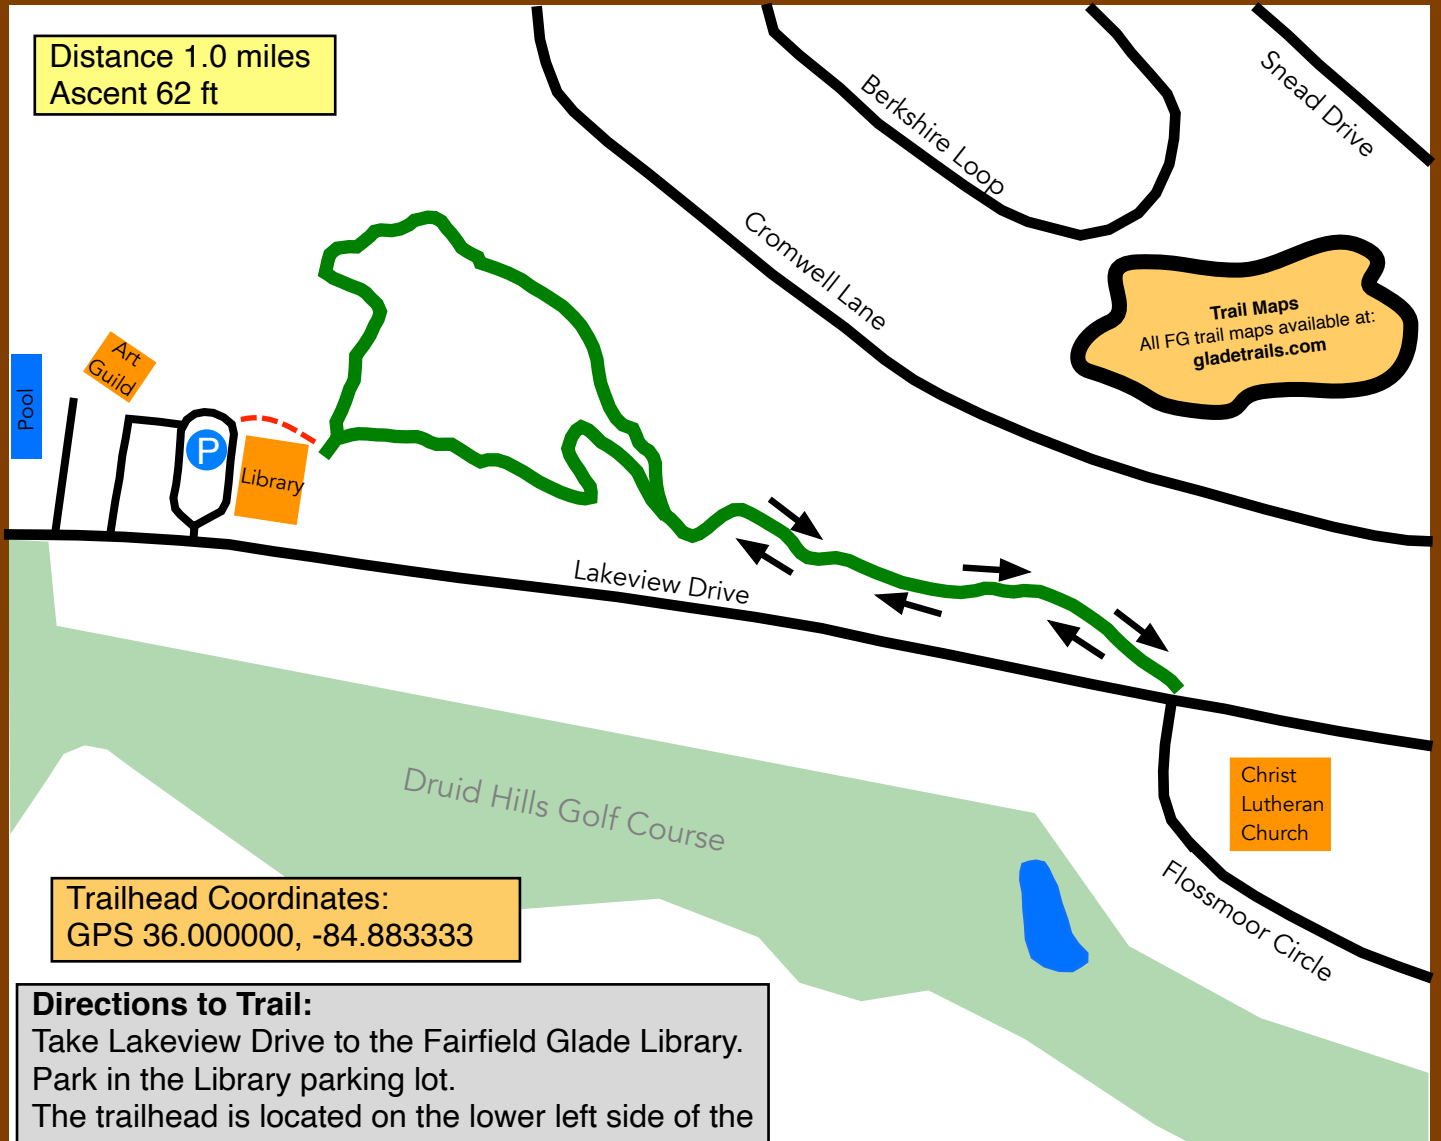

# Fairfield Glade Library Trail

## Walking

Distance 1.0 miles  
Ascent 62 ft

Trail Maps  
All FG trail maps available at:  
[gladetrails.com](http://gladetrails.com)

Trailhead Coordinates:  
GPS 36.000000, -84.883333

### Directions to Trail:

Take Lakeview Drive to the Fairfield Glade Library. Park in the Library parking lot. The trailhead is located on the lower left side of the library, near the restrooms.

### Trail Description:

This is a lollipop trail--the loop can be hiked either clockwise or counterclockwise. When you get to the end of the "stick" at Lakeview Drive, turn around and retrace your steps back to the loop.