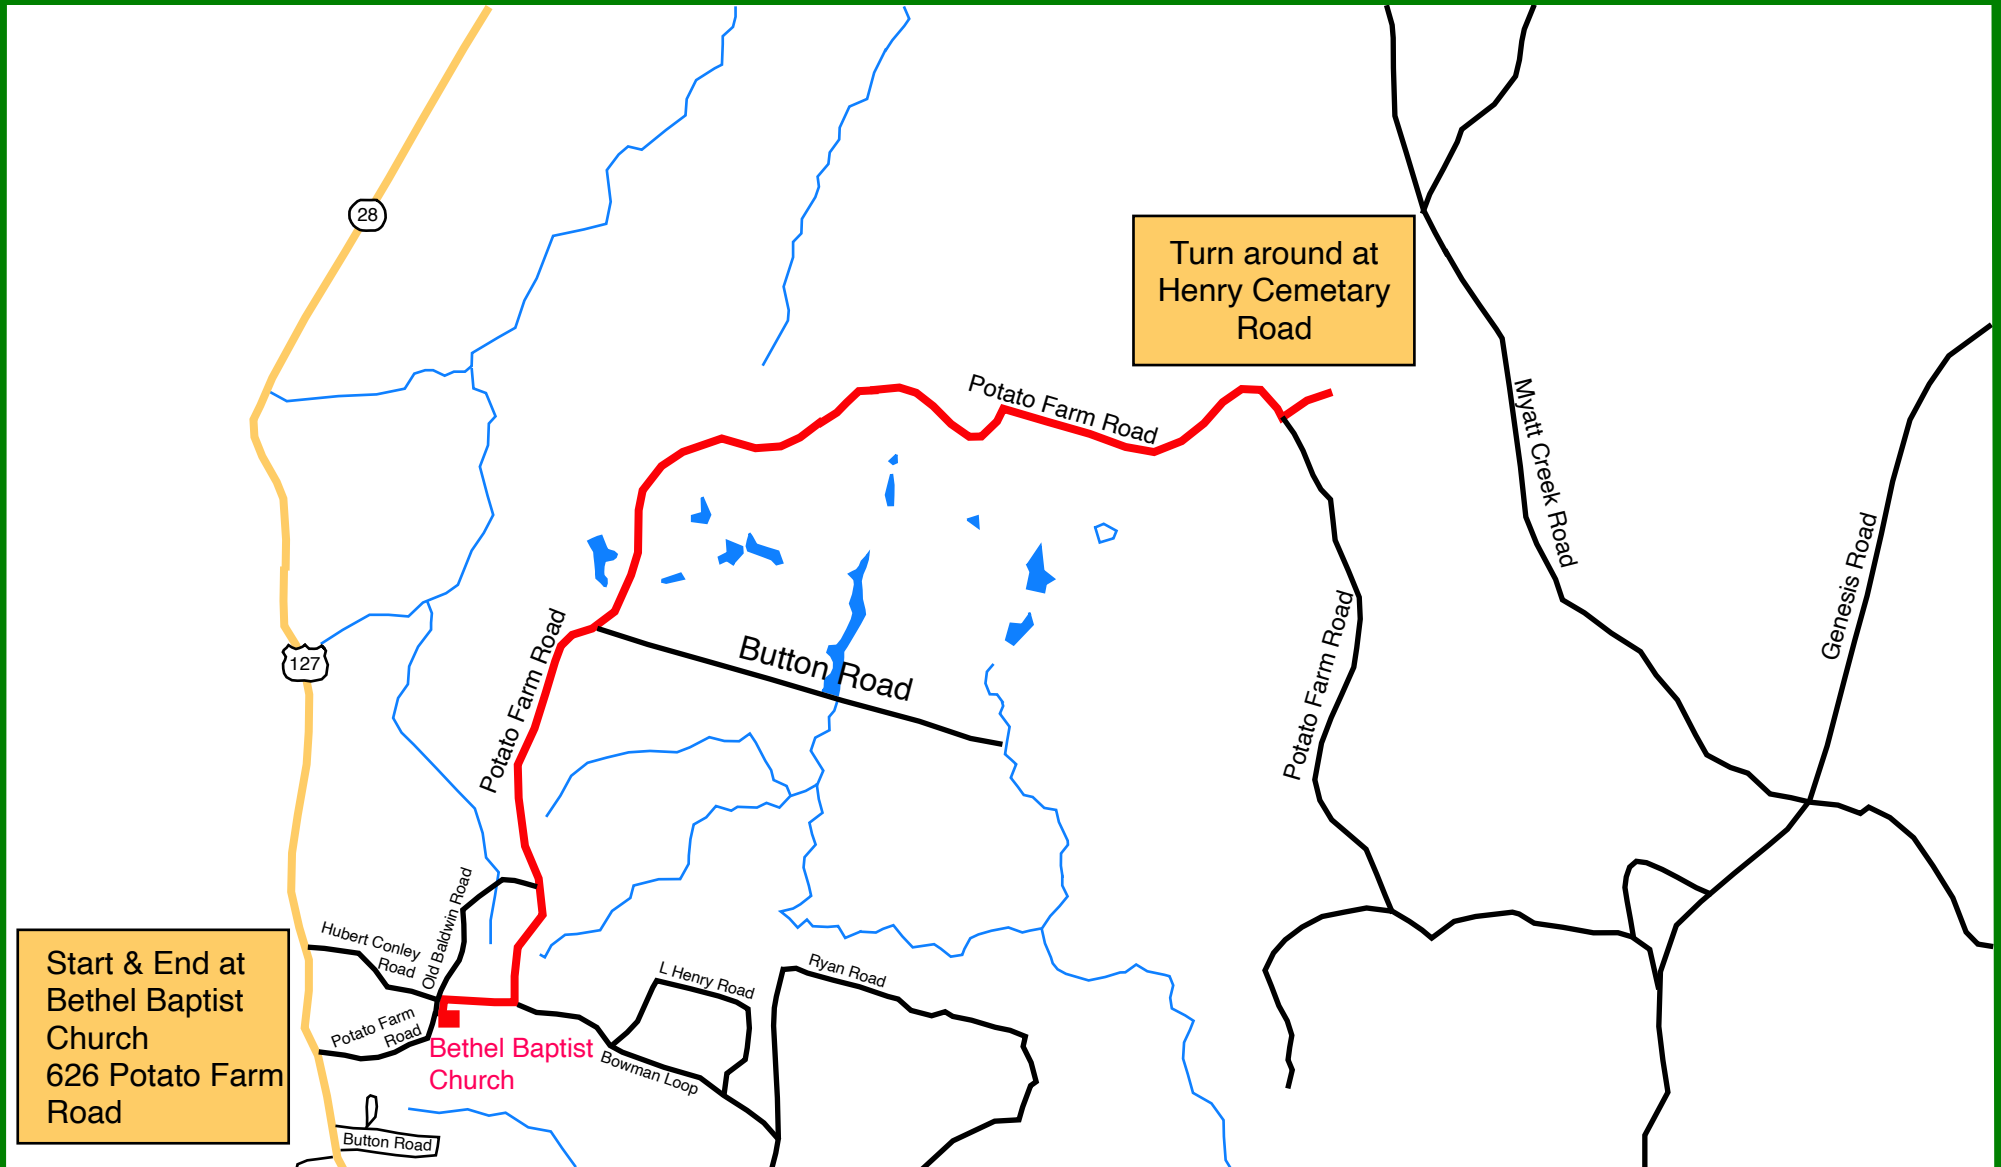

Fairfield Glade Cycling

Website: www.gladetrails.com/cycling

Potato Farm Road Trail

12.0 miles moderately easy difficulty

Friends of the Trails

a 501(c)3 not-for-profit organization

For more trail maps go to
www.crossvilletrails.com