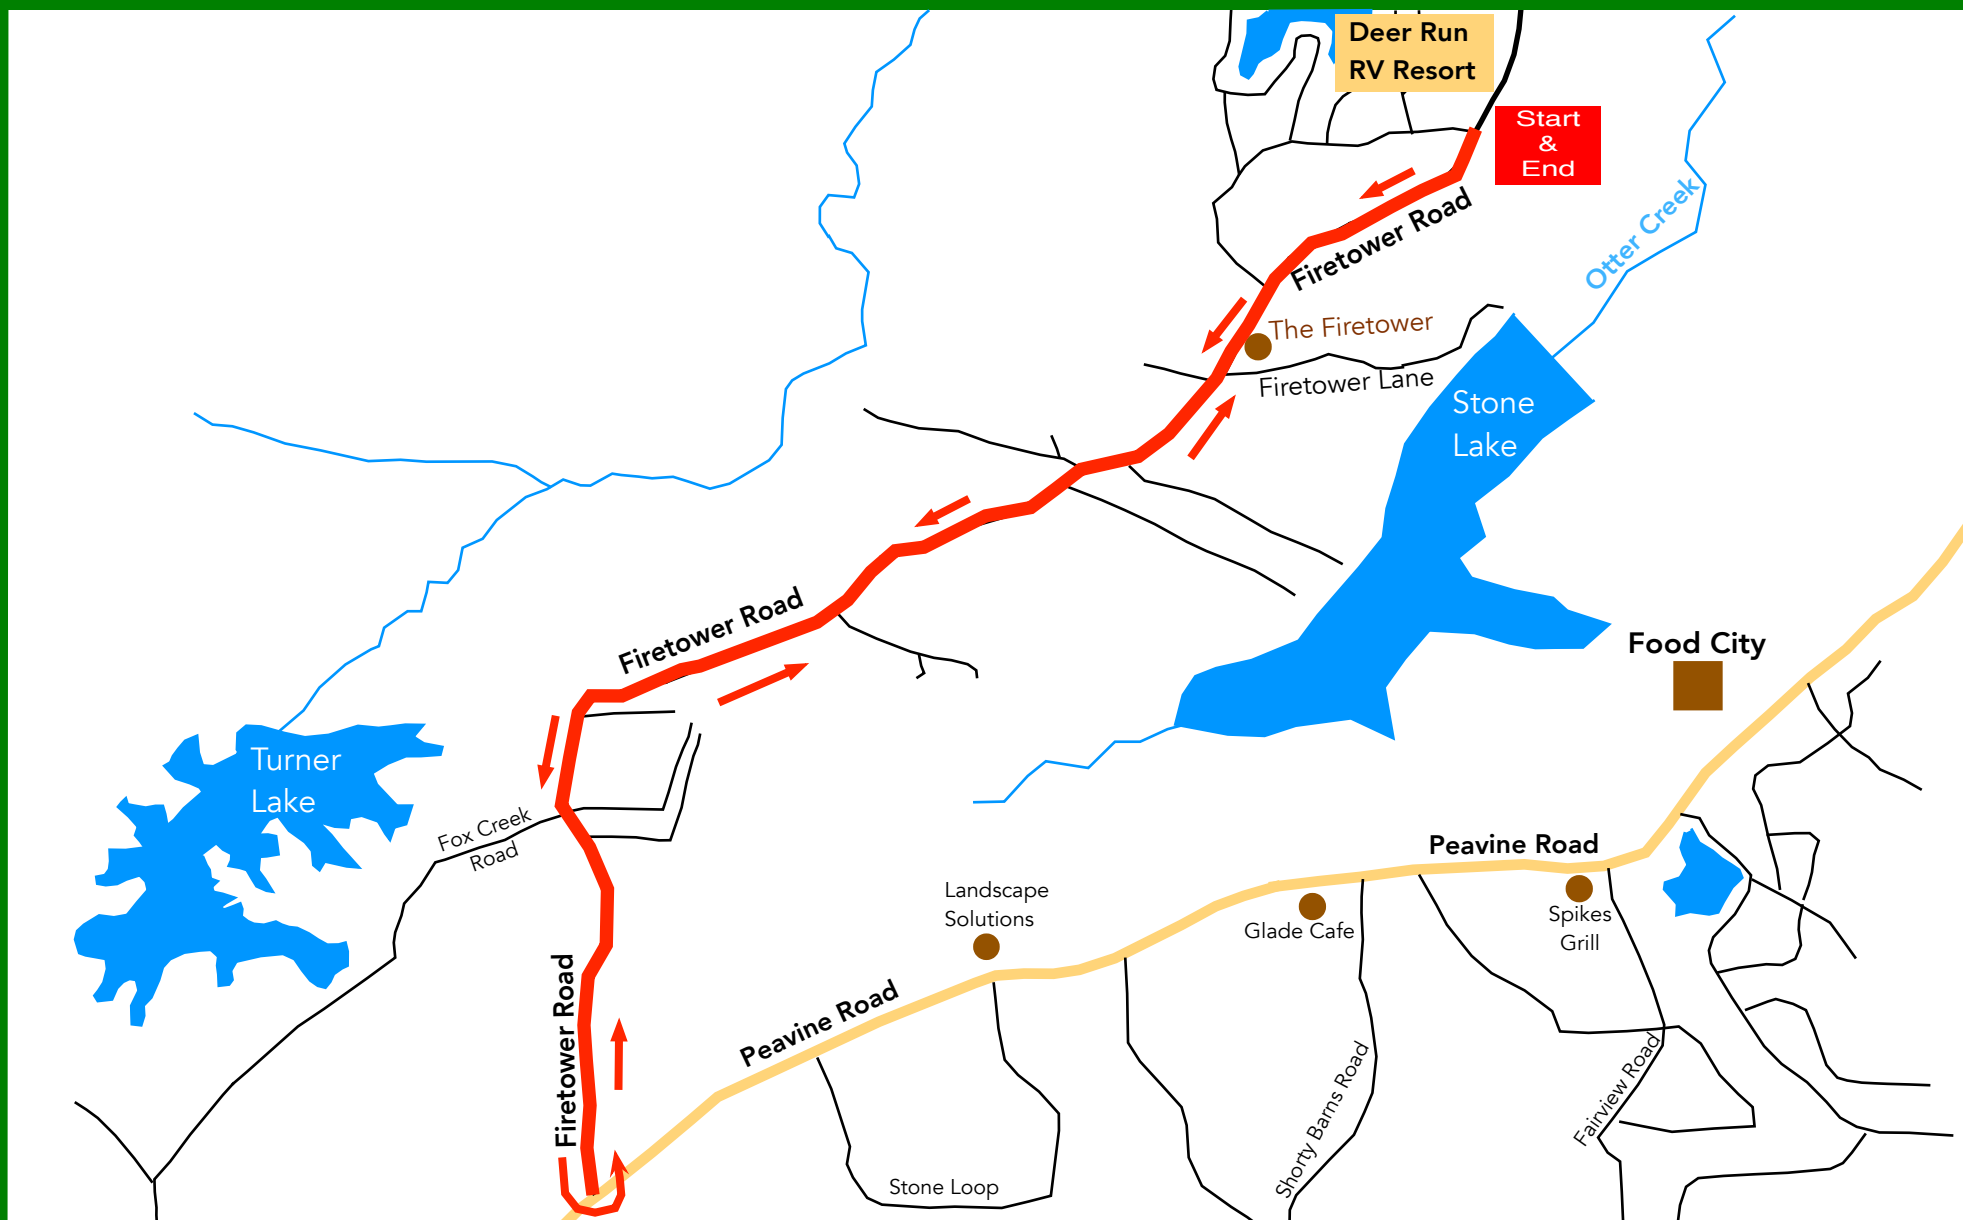

Fairfield Glade Cycling Firetower Road Trail

Website: <http://time2meet.com/fg-cycling/>

7 miles Moderate Difficulty ride in 35 minutes
Elevation Change 510 feet

Friends of the Trails

a 501(c)3 not-for-profit organization

For more trail maps go to
www.time2meet.com/trails/

09/21/19